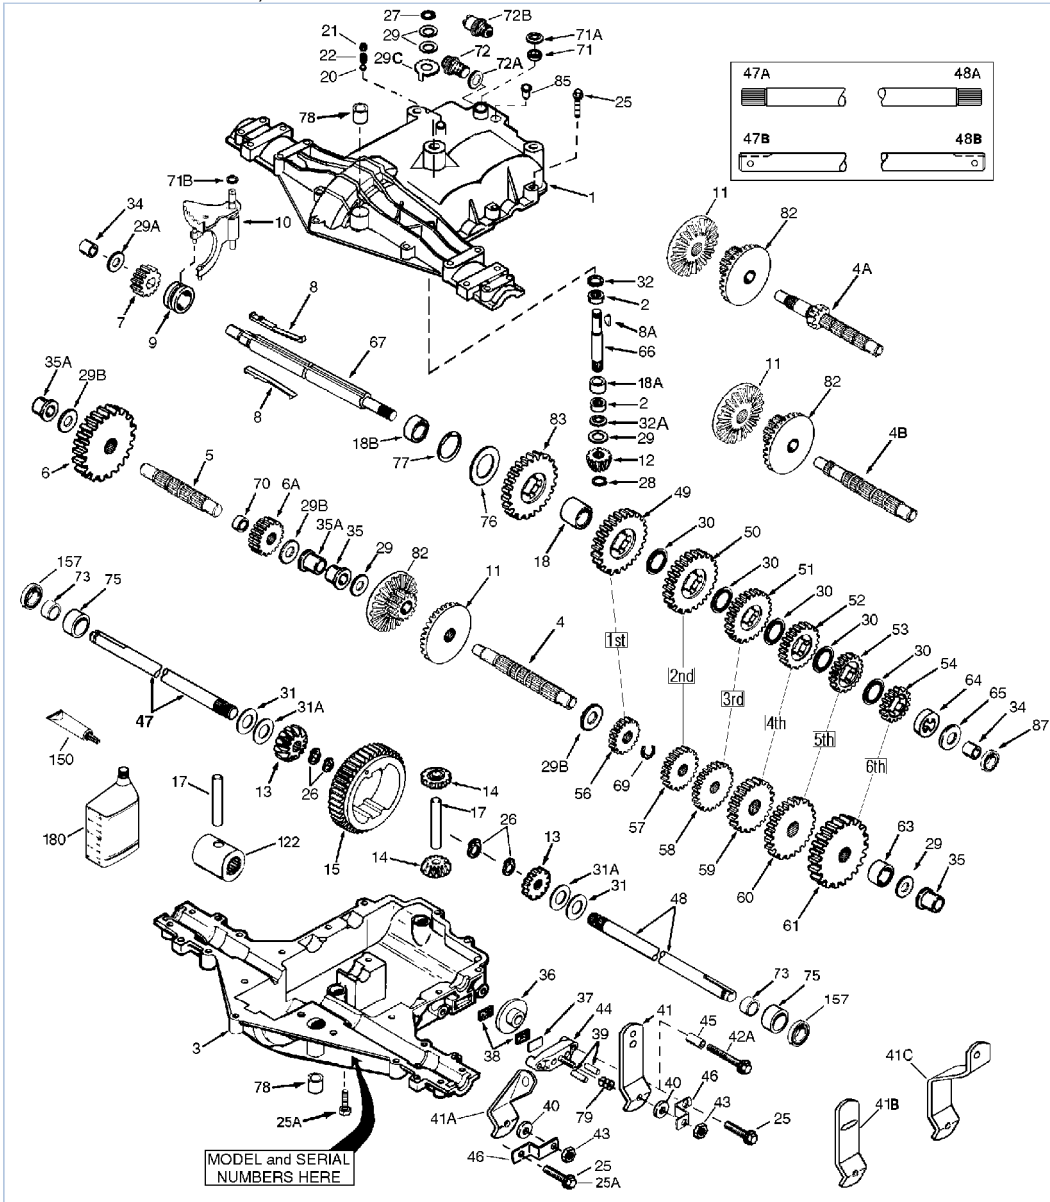

## Part List

mst.2 205-205-531A / Transaxle

REF #	ITEM #	DESCRIPTION	QTY	REMARK
1	772143	Transaxle Cover	1	
2	780086A	Needle Bearing 5/8" ID	2	
3	770128	Transaxle Case	1	
4B	776406	Countershaft	1	
5	776409	Output Shaft	1	
6	778364	Spur Gear (38 teeth)	1	
6A	778365	Spur Gear (15 teeth-steel)	1	
7	778330	Spur Gear (11 teeth-steel)	1	
8	792136A	Shift Key	2	
9	784352	Shift Collar	1	
10	784378	Shift Rod & Fork	1	
11	778334	Bevel Gear (30 teeth)	1	
12	778309	Input Bevel Pinion (13 teeth)	1	
13	778221	Bevel Gear (16 teeth)	2	
14	778068	Bevel Pinion (16 teeth)	2	
15	778312A	Ring Gear (43 teeth)	1	
17	786139	Drive Pin	1	
18	786102	Spacer	1	
20	792077A	Ball 5/16" dia	1	
21	792078	Set Screw 3/8-16 x 3/8"	1	
22	792079	Spring	1	
25	792073A	Screw 1/4-20 x 1-1/4"	16	
25A	792177	Screw 1/4-20 x 1-3/8"	2	
26	792125	Retaining Ring (pkg of 2)	4	
27	792035	Retaining Ring	1	
28	788040	Retaining Ring	1	
29	780072	Washer	4	
29A	780160	Washer	1	
29B	780051	Thrust Washer (.762 ID)	2	
30	780108	Washer	4	
31	780001	Washer (.056 wide) (USE AS NEEDED)	2	
31A	780195	Flat Washer (.062 wide)	2	
32	788083	Oil Seal 5/8"	1	
34	780194	Bushing 9/16"	2	
35	780193	Flanged Bushing 5/8"	2	
35A	780197	Flanged Bushing 3/4"	2	
36	790075	Brake Disk	1	
37	790007	Brake Pad Plate	1	
38	799021	Brake Pad (pkg of 2)	2	
39	786026	Dowel Pin	2	
40	792076A	Washer	1	
41	790013	Brake Lever	1	
42	792073A	Screw 1/4-20 x 1-1/4"	2	
43	792075	Locknut 5/16-24	1	
44	790025	Brake Pad Holder	1	
46	786086	Brake Lever Bracket	1	
47	774688	Axle (11-5/8" long) (Incl. 26)	1	
48	774747	Axle (16-1/4" long)	1	
49	778356	Spur Gear (29 teeth)	1	
50	778338	Spur Gear (27 teeth)	1	
51	778354	Spur Gear (23 teeth)	1	
52	778313	Spur Gear (19 teeth)	1	
53	778346	Spur Gear (15 teeth-steel)	1	
56	778355	Spur Gear (11 teeth-steel)	1	
57	778337	Spur Gear (13 teeth)	1	
58	778353	Spur Gear (17 teeth)	1	
59	778351	Spur Gear (21 teeth)	1	
60	778345	Spur Gear (25 teeth)	1	
63	786071	Countershaft Spacer 1-1/8" x 3/8"	1	